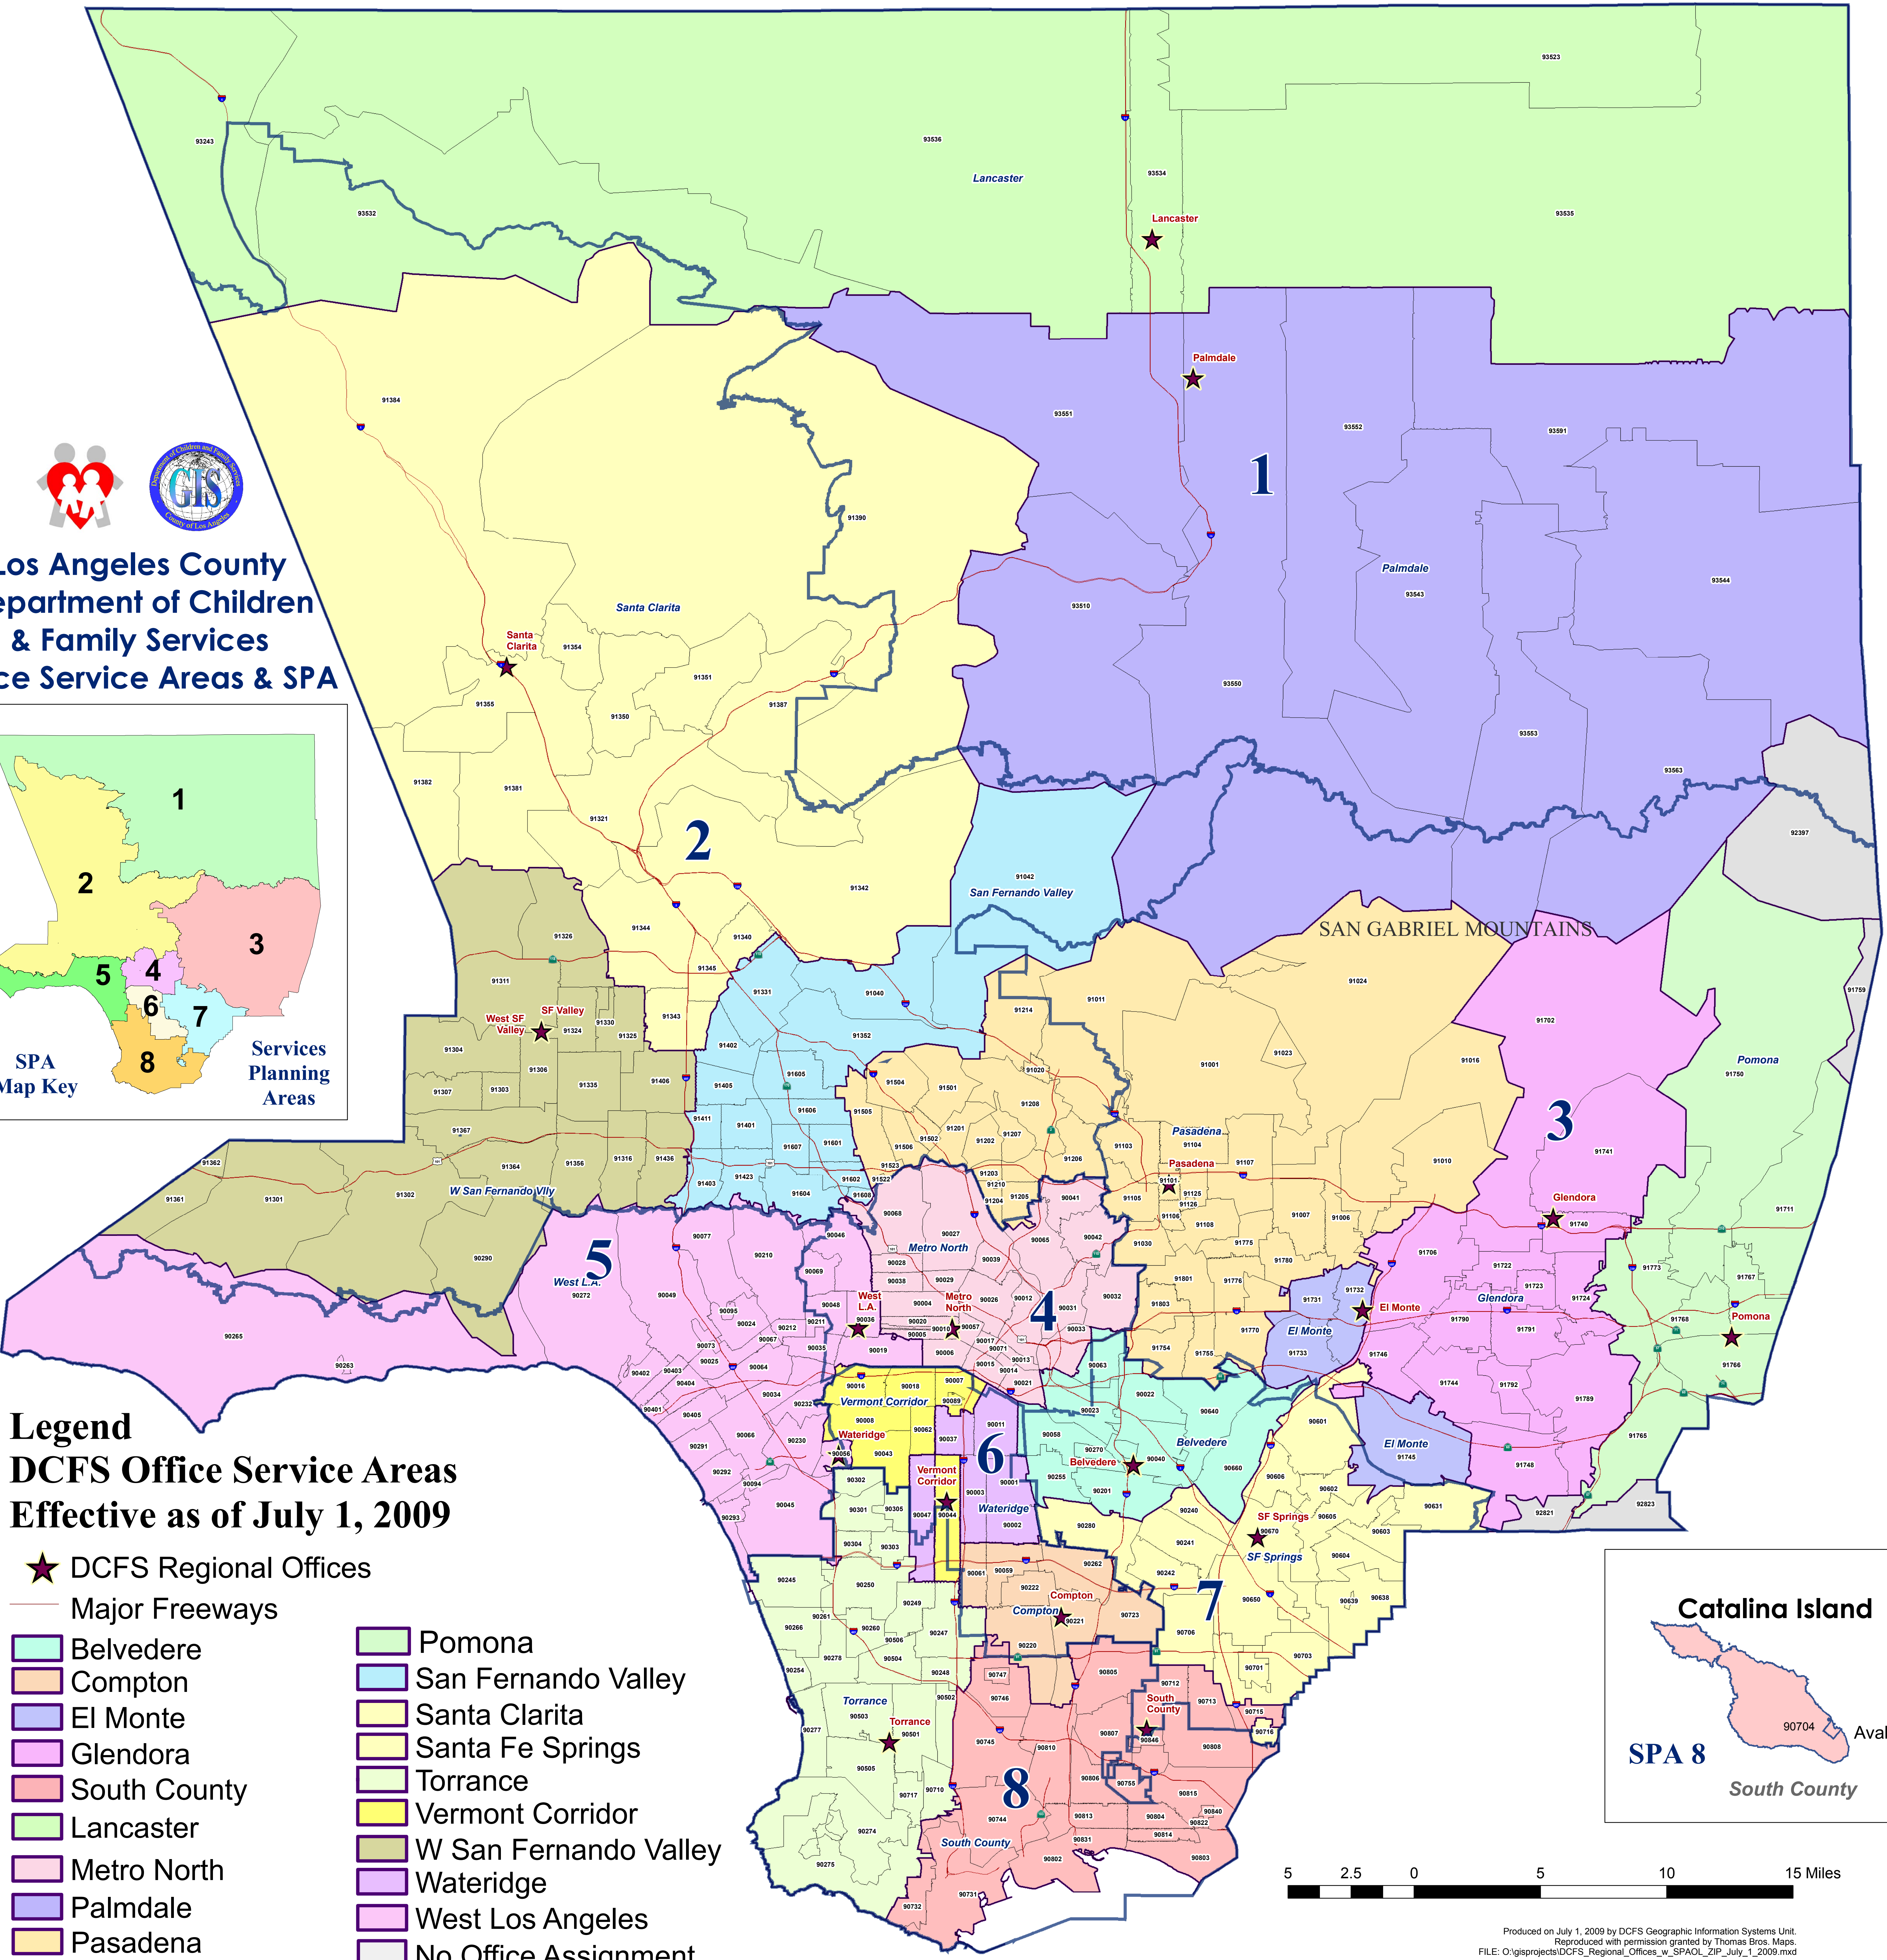

**Los Angeles County  
Department of Children  
& Family Services  
Office Service Areas & SPA**

**Legend**  
**DCFS Office Service Areas**  
**Effective as of July 1, 2009**

- ★ DCFS Regional Offices
- Major Freeways
- Belvedere
- Compton
- El Monte
- Glendora
- South County
- Lancaster
- Metro North
- Palmdale
- Pasadena
- Pomona
- San Fernando Valley
- Santa Clarita
- Santa Fe Springs
- Torrance
- Vermont Corridor
- W San Fernando Valley
- Wateridge
- West Los Angeles
- No Office Assignment