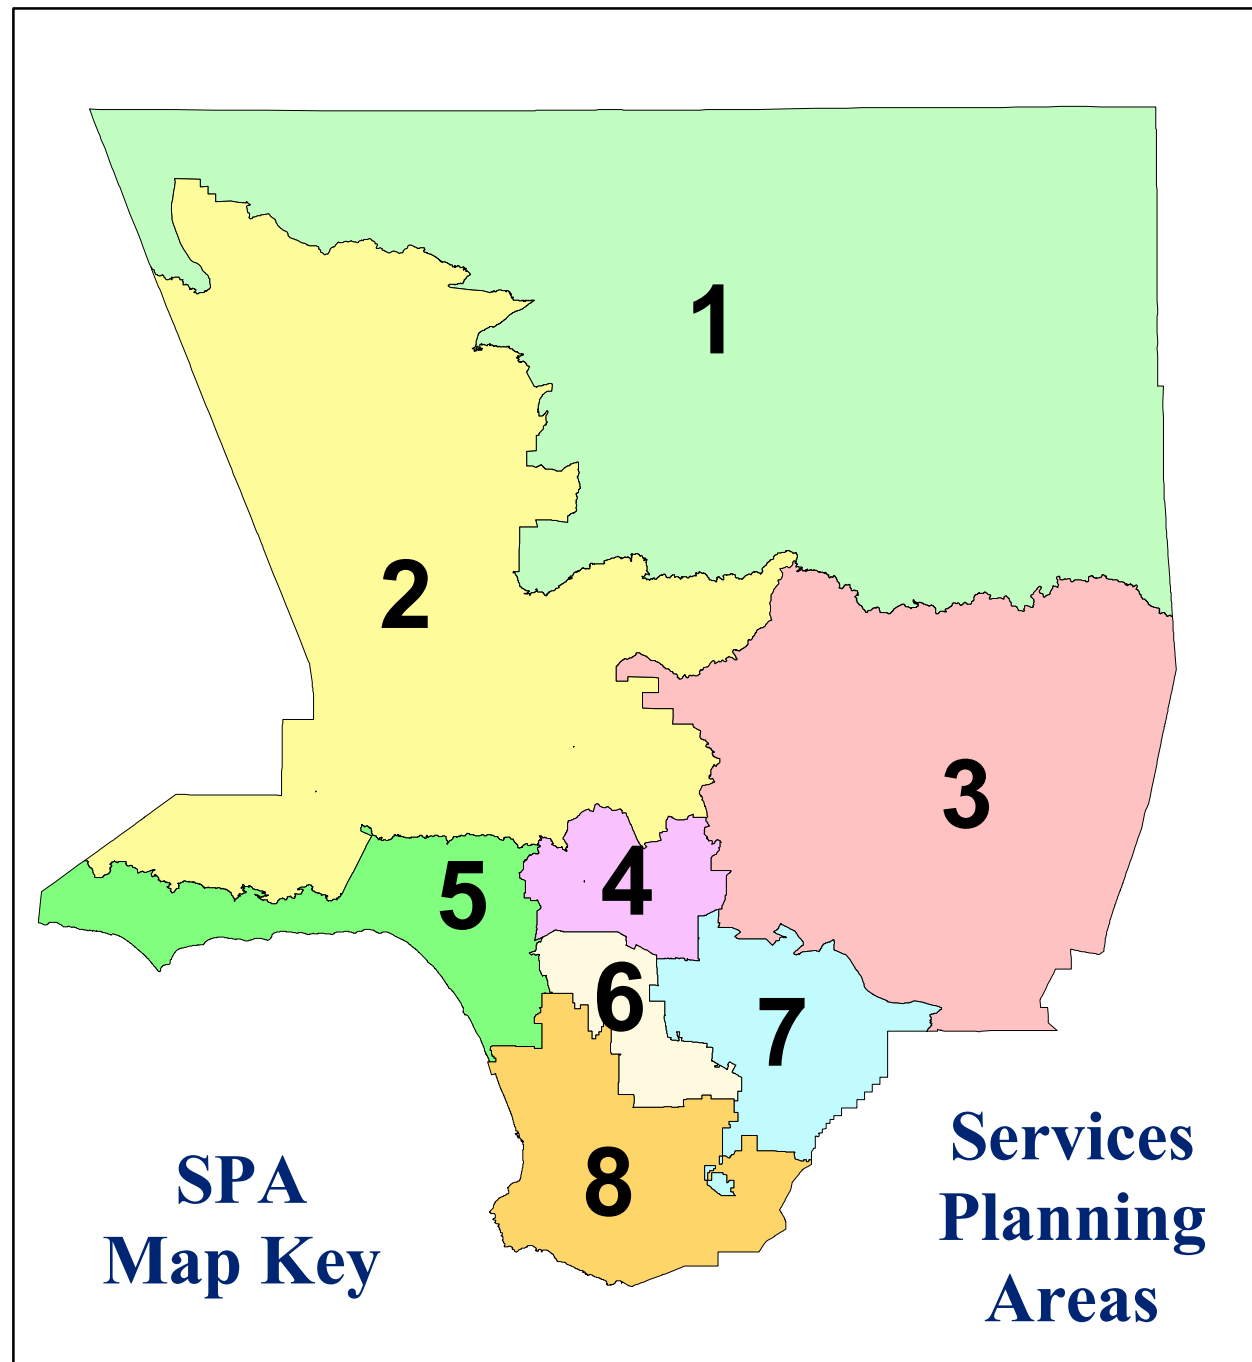

**Los Angeles County  
Department of Children  
& Family Services  
Office Service Areas & SPA**

**Legend**  
**DCFS Office Service Areas**  
**Effective as of July 1, 2009**

- ★ DCFS Regional Offices
- Major Freeways
- Belvedere
- Compton
- El Monte
- Glendora
- South County
- Lancaster
- Metro North
- Palmdale
- Pasadena
- Pomona
- San Fernando Valley
- Santa Clarita
- Santa Fe Springs
- Torrance
- Vermont Corridor
- W San Fernando Valley
- Wateridge
- West Los Angeles
- No Office Assignment